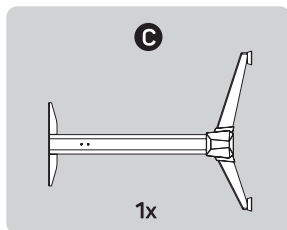

2 Specifications

- Desk top colour: Carbon
- Desk legs colour: Black
- Quick and easy assembly
- RGB backlit
- Max. load capacity: 100 kg

3 Package contents

EN

4 Assembly

EN

1.

2.