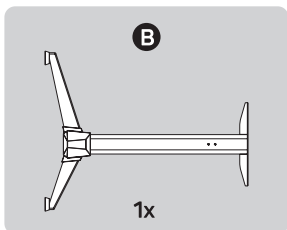

2 Specifications

- Desk top colour: Carbon
- Desk legs colour: Black
- Quick and easy assembly
- RGB backlit
- Max. load capacity: 100 kg

3 Package contents

EN

4 Assembly

EN

1.

2.