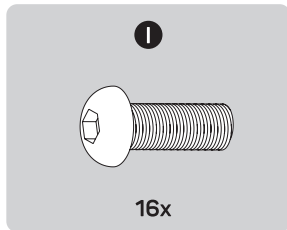

2 Specifications

- Desk top colour: Carbon
- Desk legs colour: Black
- Quick and easy assembly
- RGB backlit
- Max. load capacity: 100 kg

3 Package contents

EN

4 Assembly

EN

1.

2.