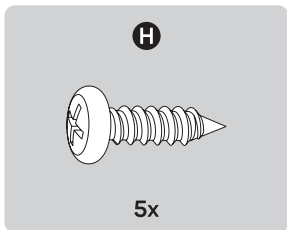

2 Specifications

- Desk top colour: Carbon
- Desk legs colour: Black
- Quick and easy assembly
- RGB backlit
- Max. load capacity: 100 kg

3 Package contents

EN

4 Assembly

EN

1.

2.