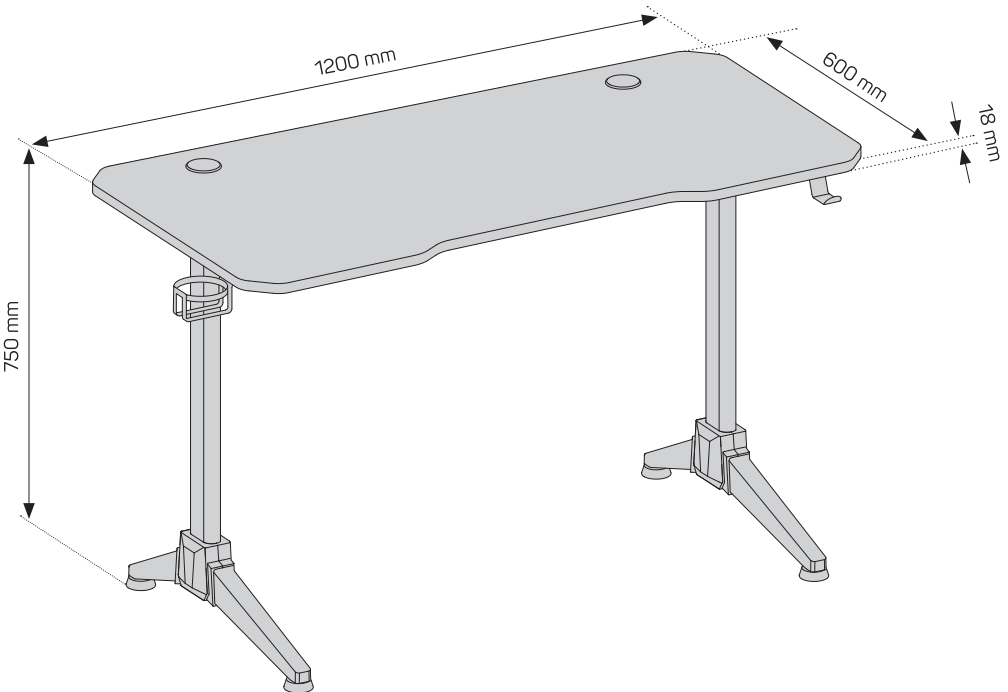

2 Specifications

- Desk top colour: Carbon
- Desk legs colour: Black
- Quick and easy assembly
- RGB backlit
- Max. load capacity: 100 kg

3 Package contents

EN

4 Assembly

EN

1.

2.