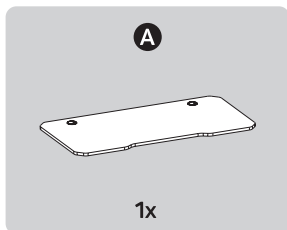

2 Specifications

- Desk top colour: Carbon
- Desk legs colour: Black
- Quick and easy assembly
- RGB backlit
- Max. load capacity: 100 kg

3 Package contents

EN

4 Assembly

EN

1.

2.