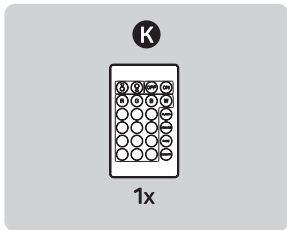

2 Specifications

- Desk top colour: Carbon
- Desk legs colour: Black
- Quick and easy assembly
- RGB backlit
- Max. load capacity: 100 kg

3 Package contents

EN

4 Assembly

EN

1.

2.