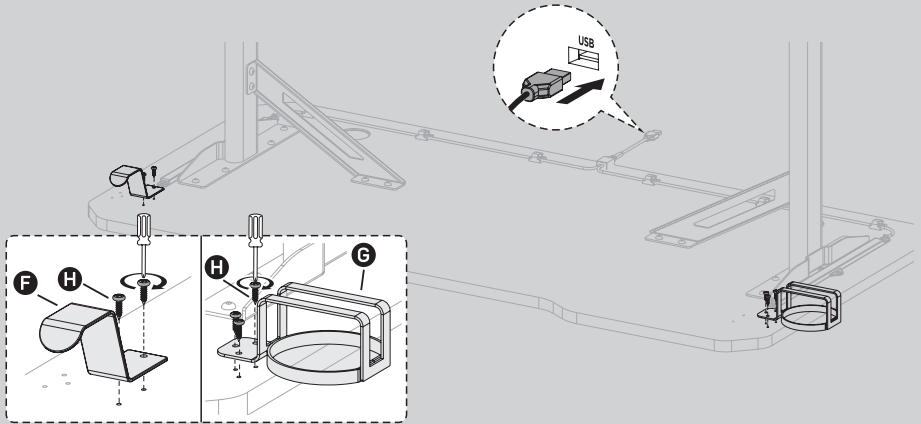

2 Specifications

- Desk top colour: Carbon
- Desk legs colour: Black
- Quick and easy assembly
- RGB backlit
- Max. load capacity: 100 kg

3 Package contents

EN

4 Assembly

EN

1.

2.