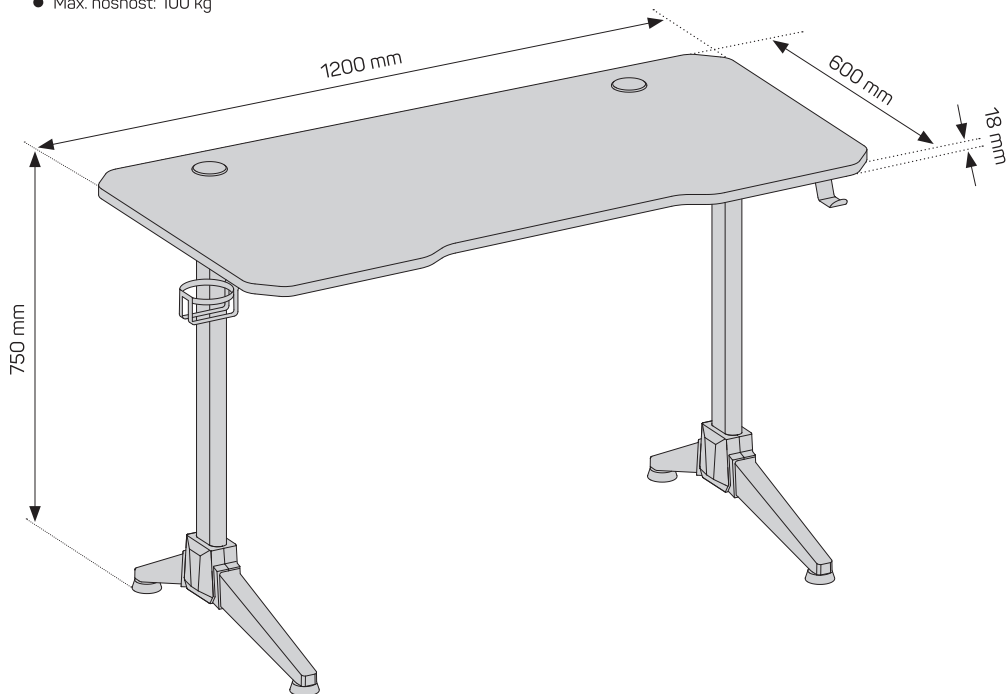

Před uvedením výrobku do provozu si prosím pozorně přečtete všechny pokyny, a to i v případě, že už s používáním podobných výrobků máte zkušenosti. Výrobek používejte výhradně podle popisu v tomto návodu. Návod si uchovejte pro pozdější použití.

Elektronickou verzi tohoto návodu si můžete stáhnout na webu www.connectit-europe.com.

Nejméně po dobu platnosti záruky vám doporučujeme uschovat si originální balení výrobku, fakturu a záruční list. Při zaslání výrobku doporučujeme použít originální balení, ve kterém vám byl výrobek dodán, protože zaručuje nejlepší ochranu před poškozením při přepravě.

CZ

1 Upozornění

- Použití s produkty těžšími, než je jmenovitě uvedená hmotnost, může nepříznivě ovlivnit stabilitu stolu a způsobit zranění.
- Použijte dodané montážní šrouby. **MONTÁŽNÍ ŠROUBY NEPŘETAHUJTE.**
- Výrobek obsahuje drobné části, které mohou představovat riziko udušení. Uchovávejte tyto části mimo dosah dětí.
- Výrobek je určen k použití výhradně ve vnitřních prostorách. Použití výrobku venku může způsobit jeho poškození a poranění osob.

2 Parametry

- Barva desky stolu: Karbonová
- Barva noh stolu: Černá
- Rychlá a snadná montáž
- Podsvícení RGB
- Max. nosnost: 100 kg