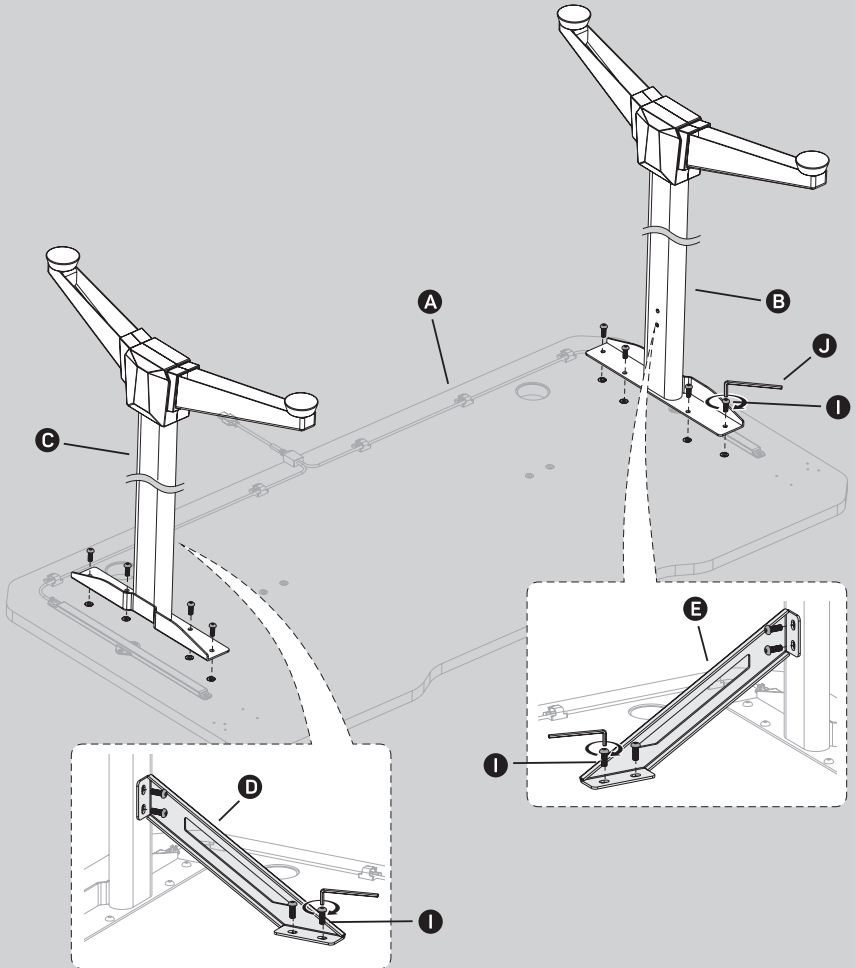

2 Specifications

- Desk top colour: Carbon
- Desk legs colour: Black
- Quick and easy assembly
- RGB backlit
- Max. load capacity: 100 kg

3 Package contents

EN

4 Assembly

EN

1.

2.