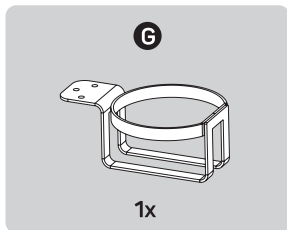

2 Specifications

- Desk top colour: Carbon
- Desk legs colour: Black
- Quick and easy assembly
- RGB backlit
- Max. load capacity: 100 kg

3 Package contents

EN

4 Assembly

EN

1.

2.