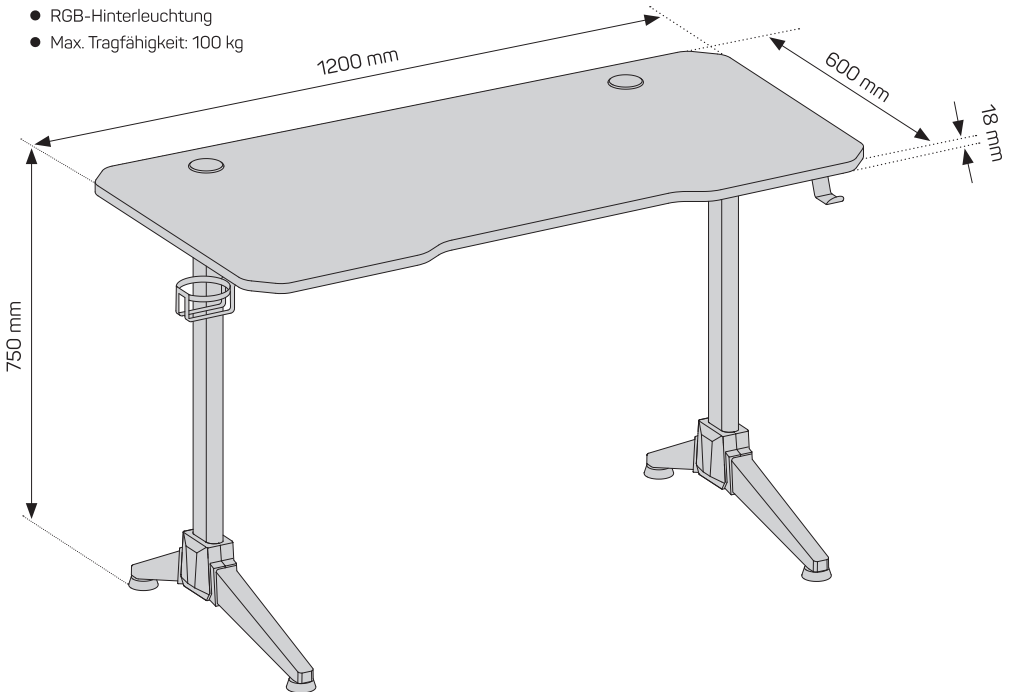

DE

Die elektronische Version dieser Anleitung können Sie auf der Website www.connectit-europe.com herunterladen.

Zumindest für die Dauer der Garantie empfehlen wir Ihnen, die Originalverpackung des Produktes, die Rechnung und den Garantieschein aufzubewahren. Beim Senden des Produktes sollten Sie die Originalverpackung verwenden, in der Ihnen das Produkt geliefert wurde. Sie garantiert den besten Schutz vor einer Beschädigung während des Transports.

1 Hinweis

- Die Verwendung mit Produkten, die schwerer als die angegebenen Nenngewichte sind, kann zu Instabilität führen und mögliche Verletzungen verursachen.
- Verwenden Sie die mitgelieferten Befestigungsschrauben und ziehen Sie die Befestigungsschrauben **NICHT ZU FEST** an.
- Dieses Produkt enthält kleine Teile, die beim Verschlucken eine Erstickungsgefahr darstellen können. Halten Sie diese Gegenstände von Kindern fern.
- Dieses Produkt ist nur für den Innenbereich bestimmt. Die Verwendung dieses Produkts im Freien kann zu Produktversagen und Verletzungen führen.

2 Parameter

- Tischfarbe: Carbon
- Farbe der Schreibtischbeine: Schwarz
- Schnelle und einfache Montage
- RGB-Hinterleuchtung
- Max. Tragfähigkeit: 100 kg