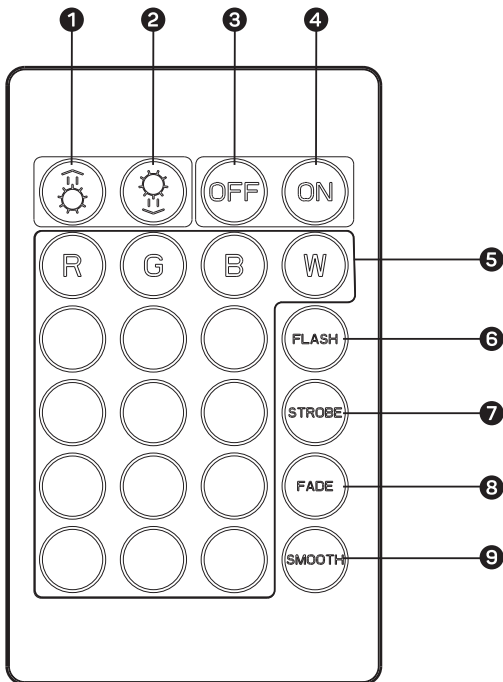

2 Specifications

- Desk top colour: Carbon
- Desk legs colour: Black
- Quick and easy assembly
- RGB backlit
- Max. load capacity: 100 kg

3 Package contents

EN

4 Assembly

EN

1.

2.

3.

4.

5 Description of each part

A

- 1 Increase the intensity of colour / Increase the repetition rate of colour modes
- 2 Decrease the intensity of colour / Decrease the repetition rate of colour modes
- 3 Off switch
- 4 On switch
- 5 16 static colour modes
- 6 Sudden change of 7 colours (green, blue, yellow, purple, turquoise, white, red)
- 7 Breathing effect of white colour
- 8 Gradual change of 7 colours (green, blue, yellow, purple, turquoise, white, red)
- 9 Sudden change of 3 colours (red, green, blue)